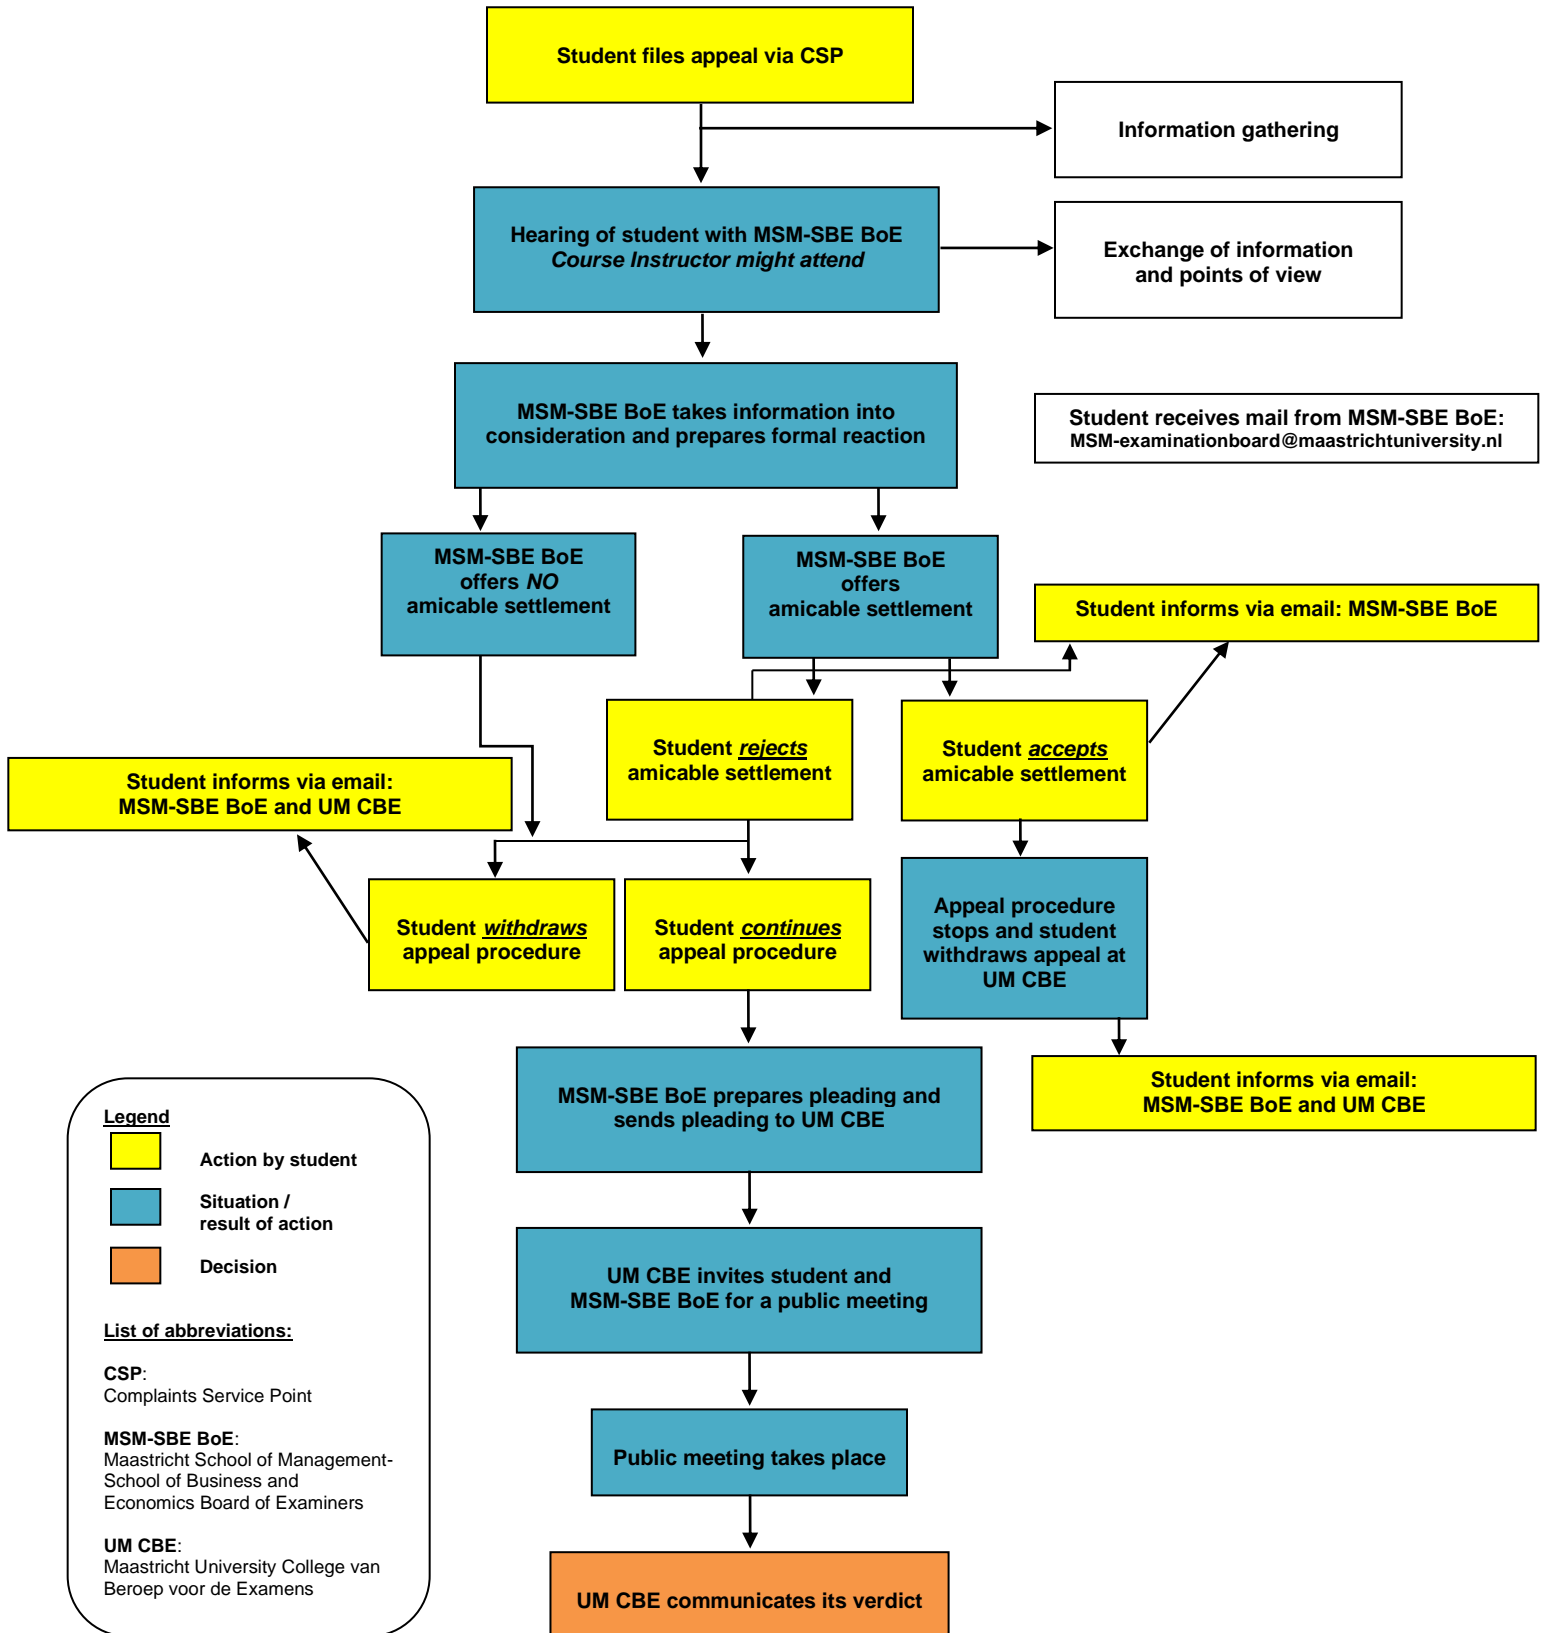

Flowchart Appeal procedure after inspection

Legend

- Action by student
- Situation / result of action
- Decision

List of abbreviations:

CSP:
Complaints Service Point

MSM-SBE BoE:
Maastricht School of Management-
School of Business and
Economics Board of Examiners

UM CBE:
Maastricht University College van
Beroep voor de Examen